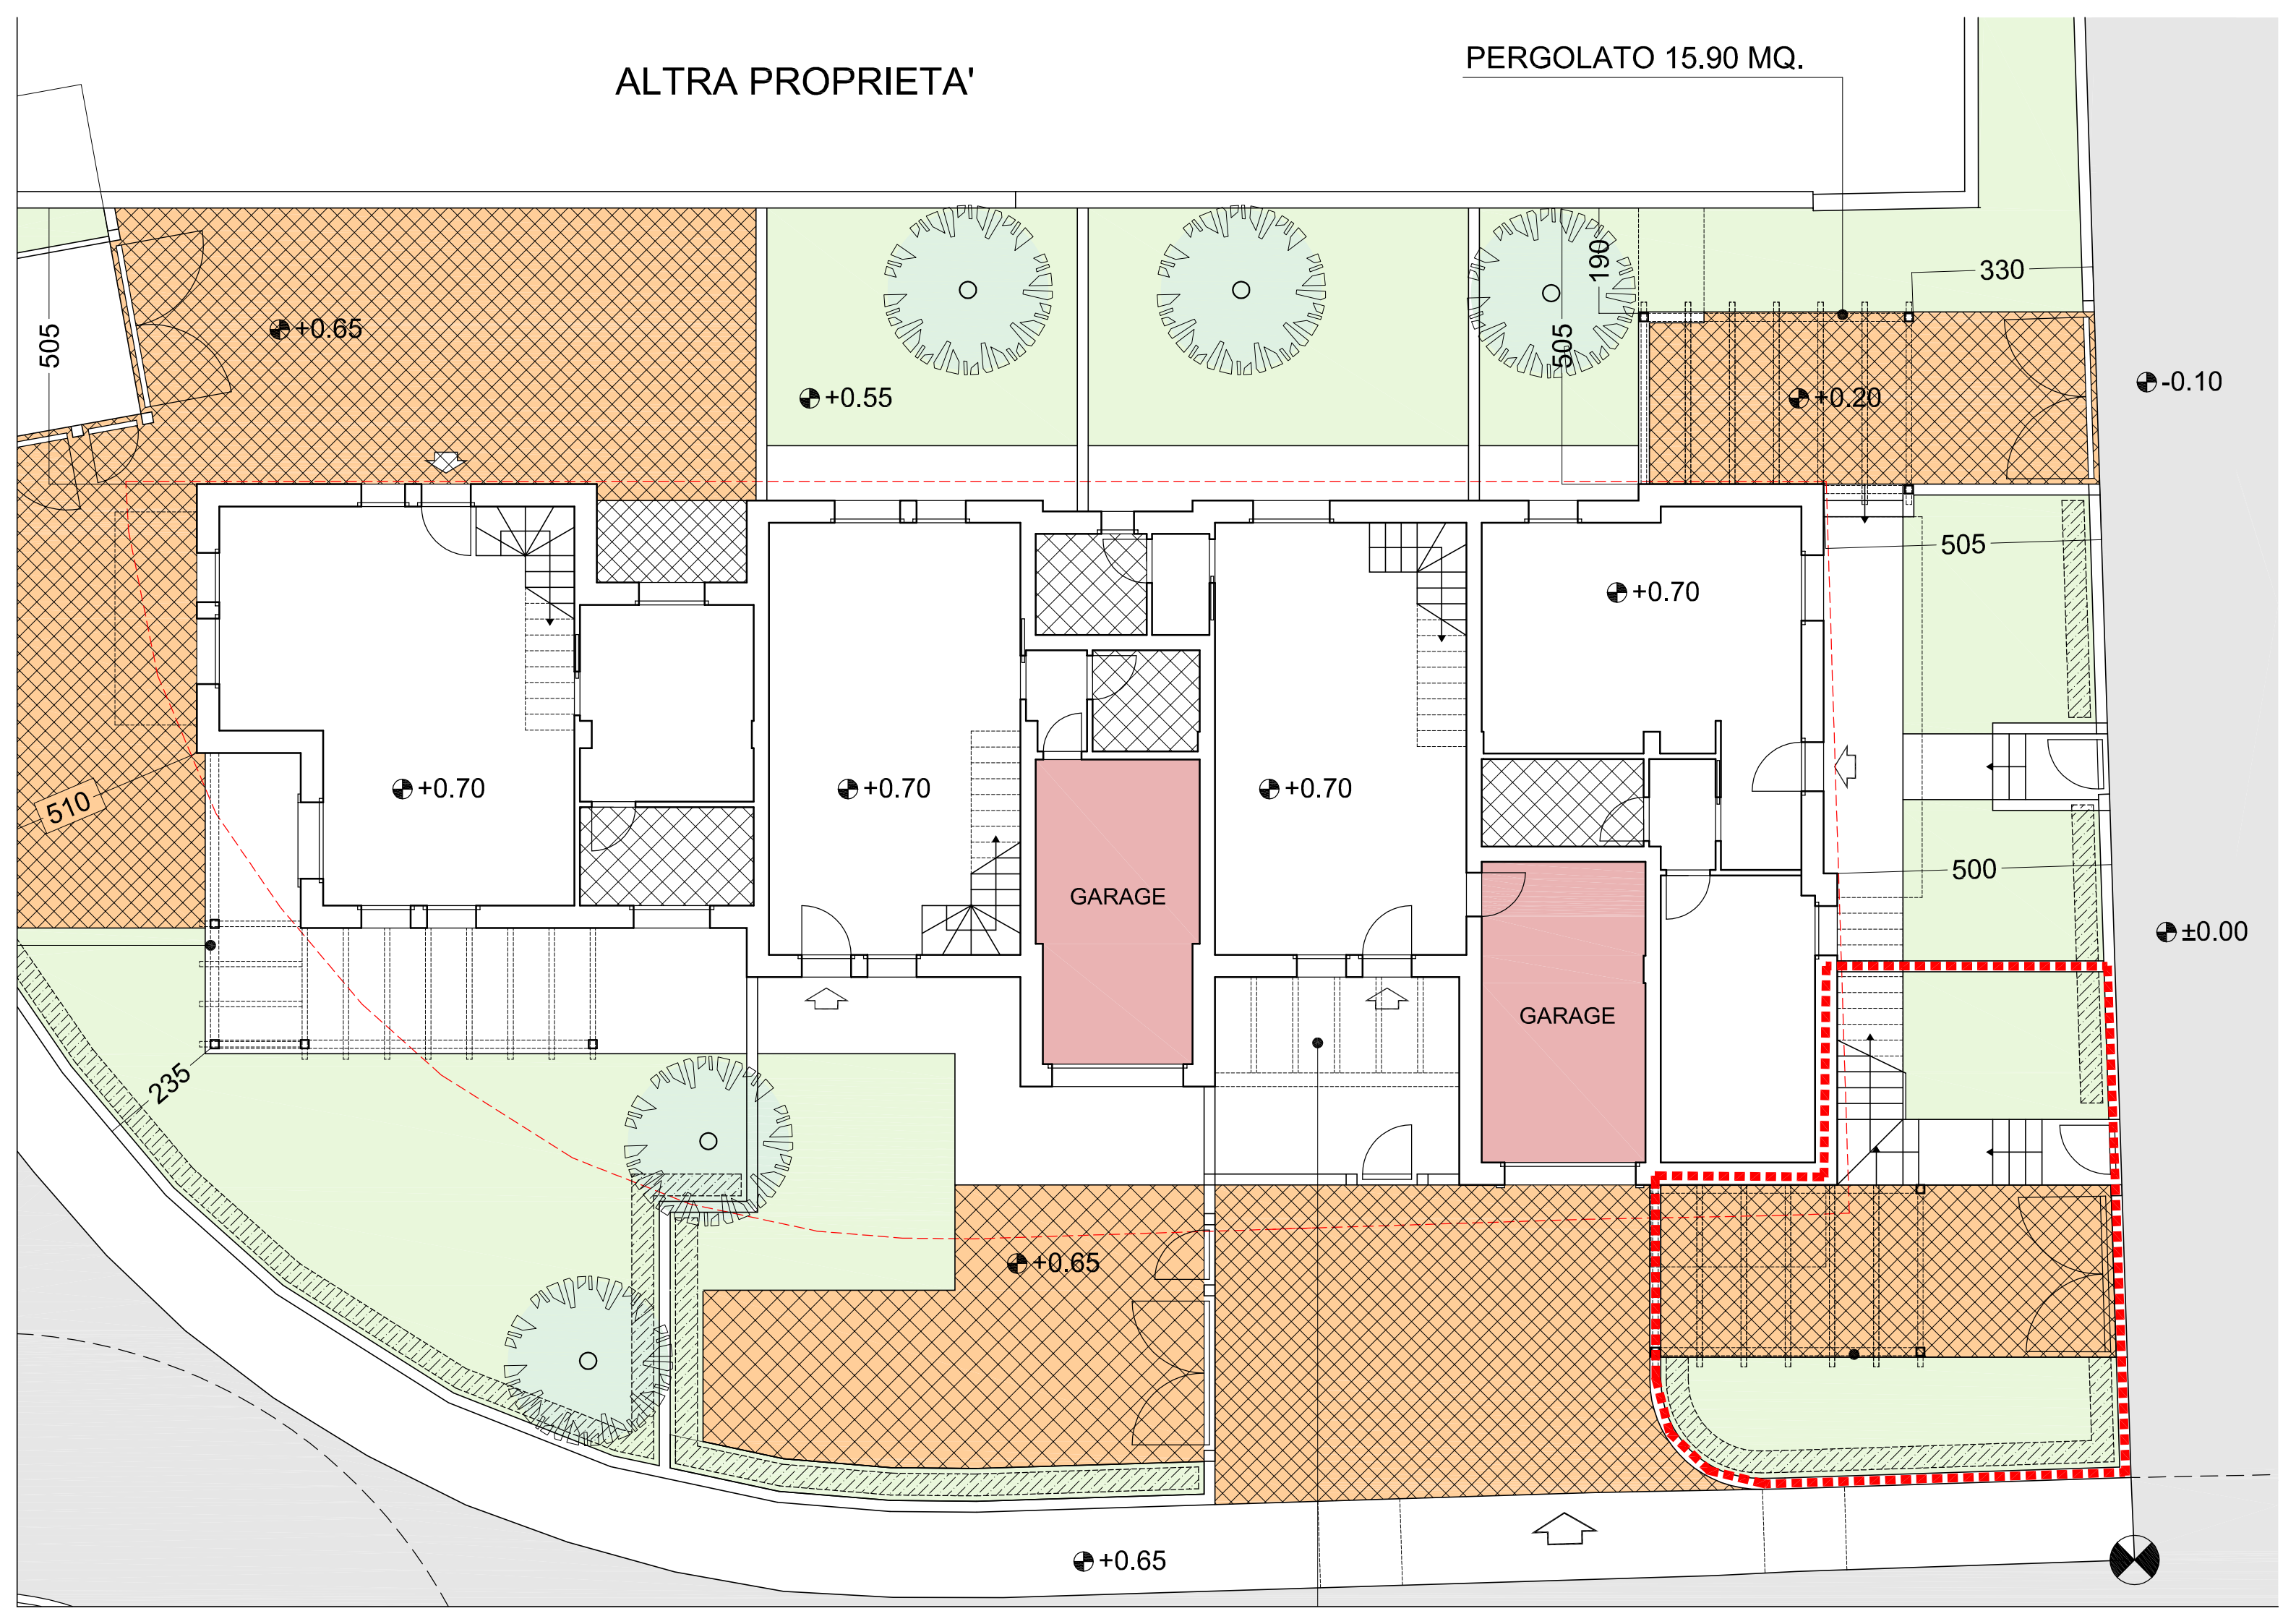

ALTRA PROPRIETA'

PERGOLATO 15.90 MQ.

+0.65

+0.55

+0.20

-0.10

+0.70

+0.70

+0.70

+0.70

±0.00

GARAGE

GARAGE

+0.65

+0.65

505

510

235

330

505

500

505
190